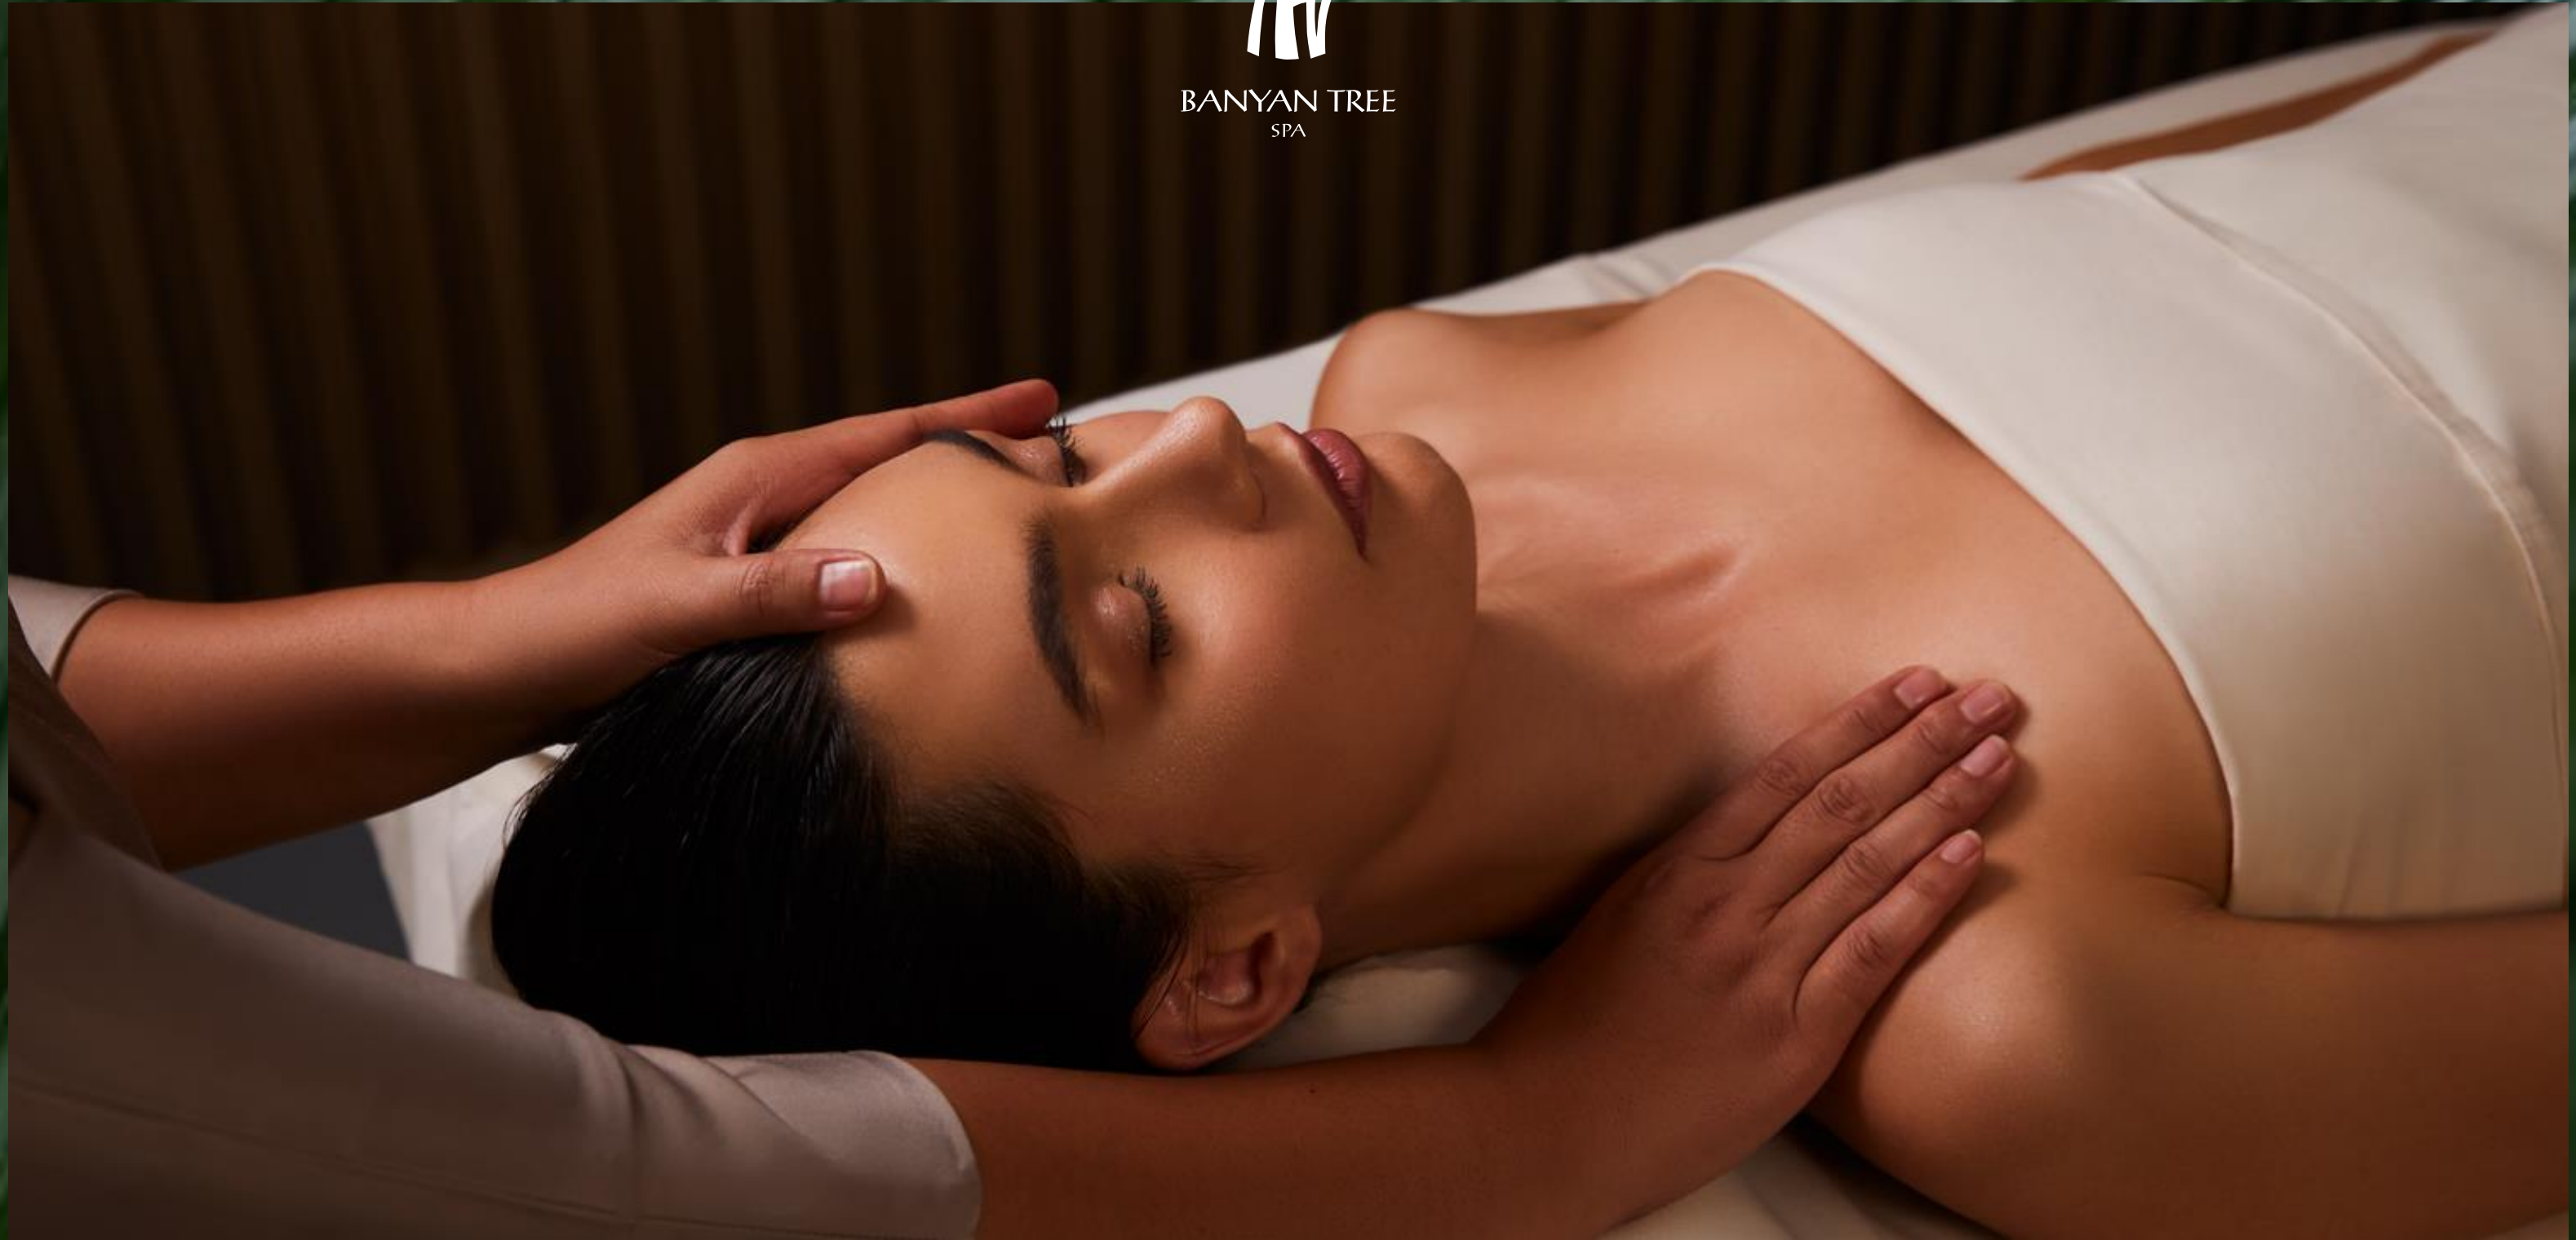

BANYAN TREE  
SPA

These ideals became the cornerstones of Banyan Tree Spa, pioneer of the tropical garden spa concept. Over the years, the intuitive touch of our spa therapists, the seamless blend of serenity with exotic sensuality and the beauty of the natural environment have come to define the award-winning Banyan Tree Spa experience.