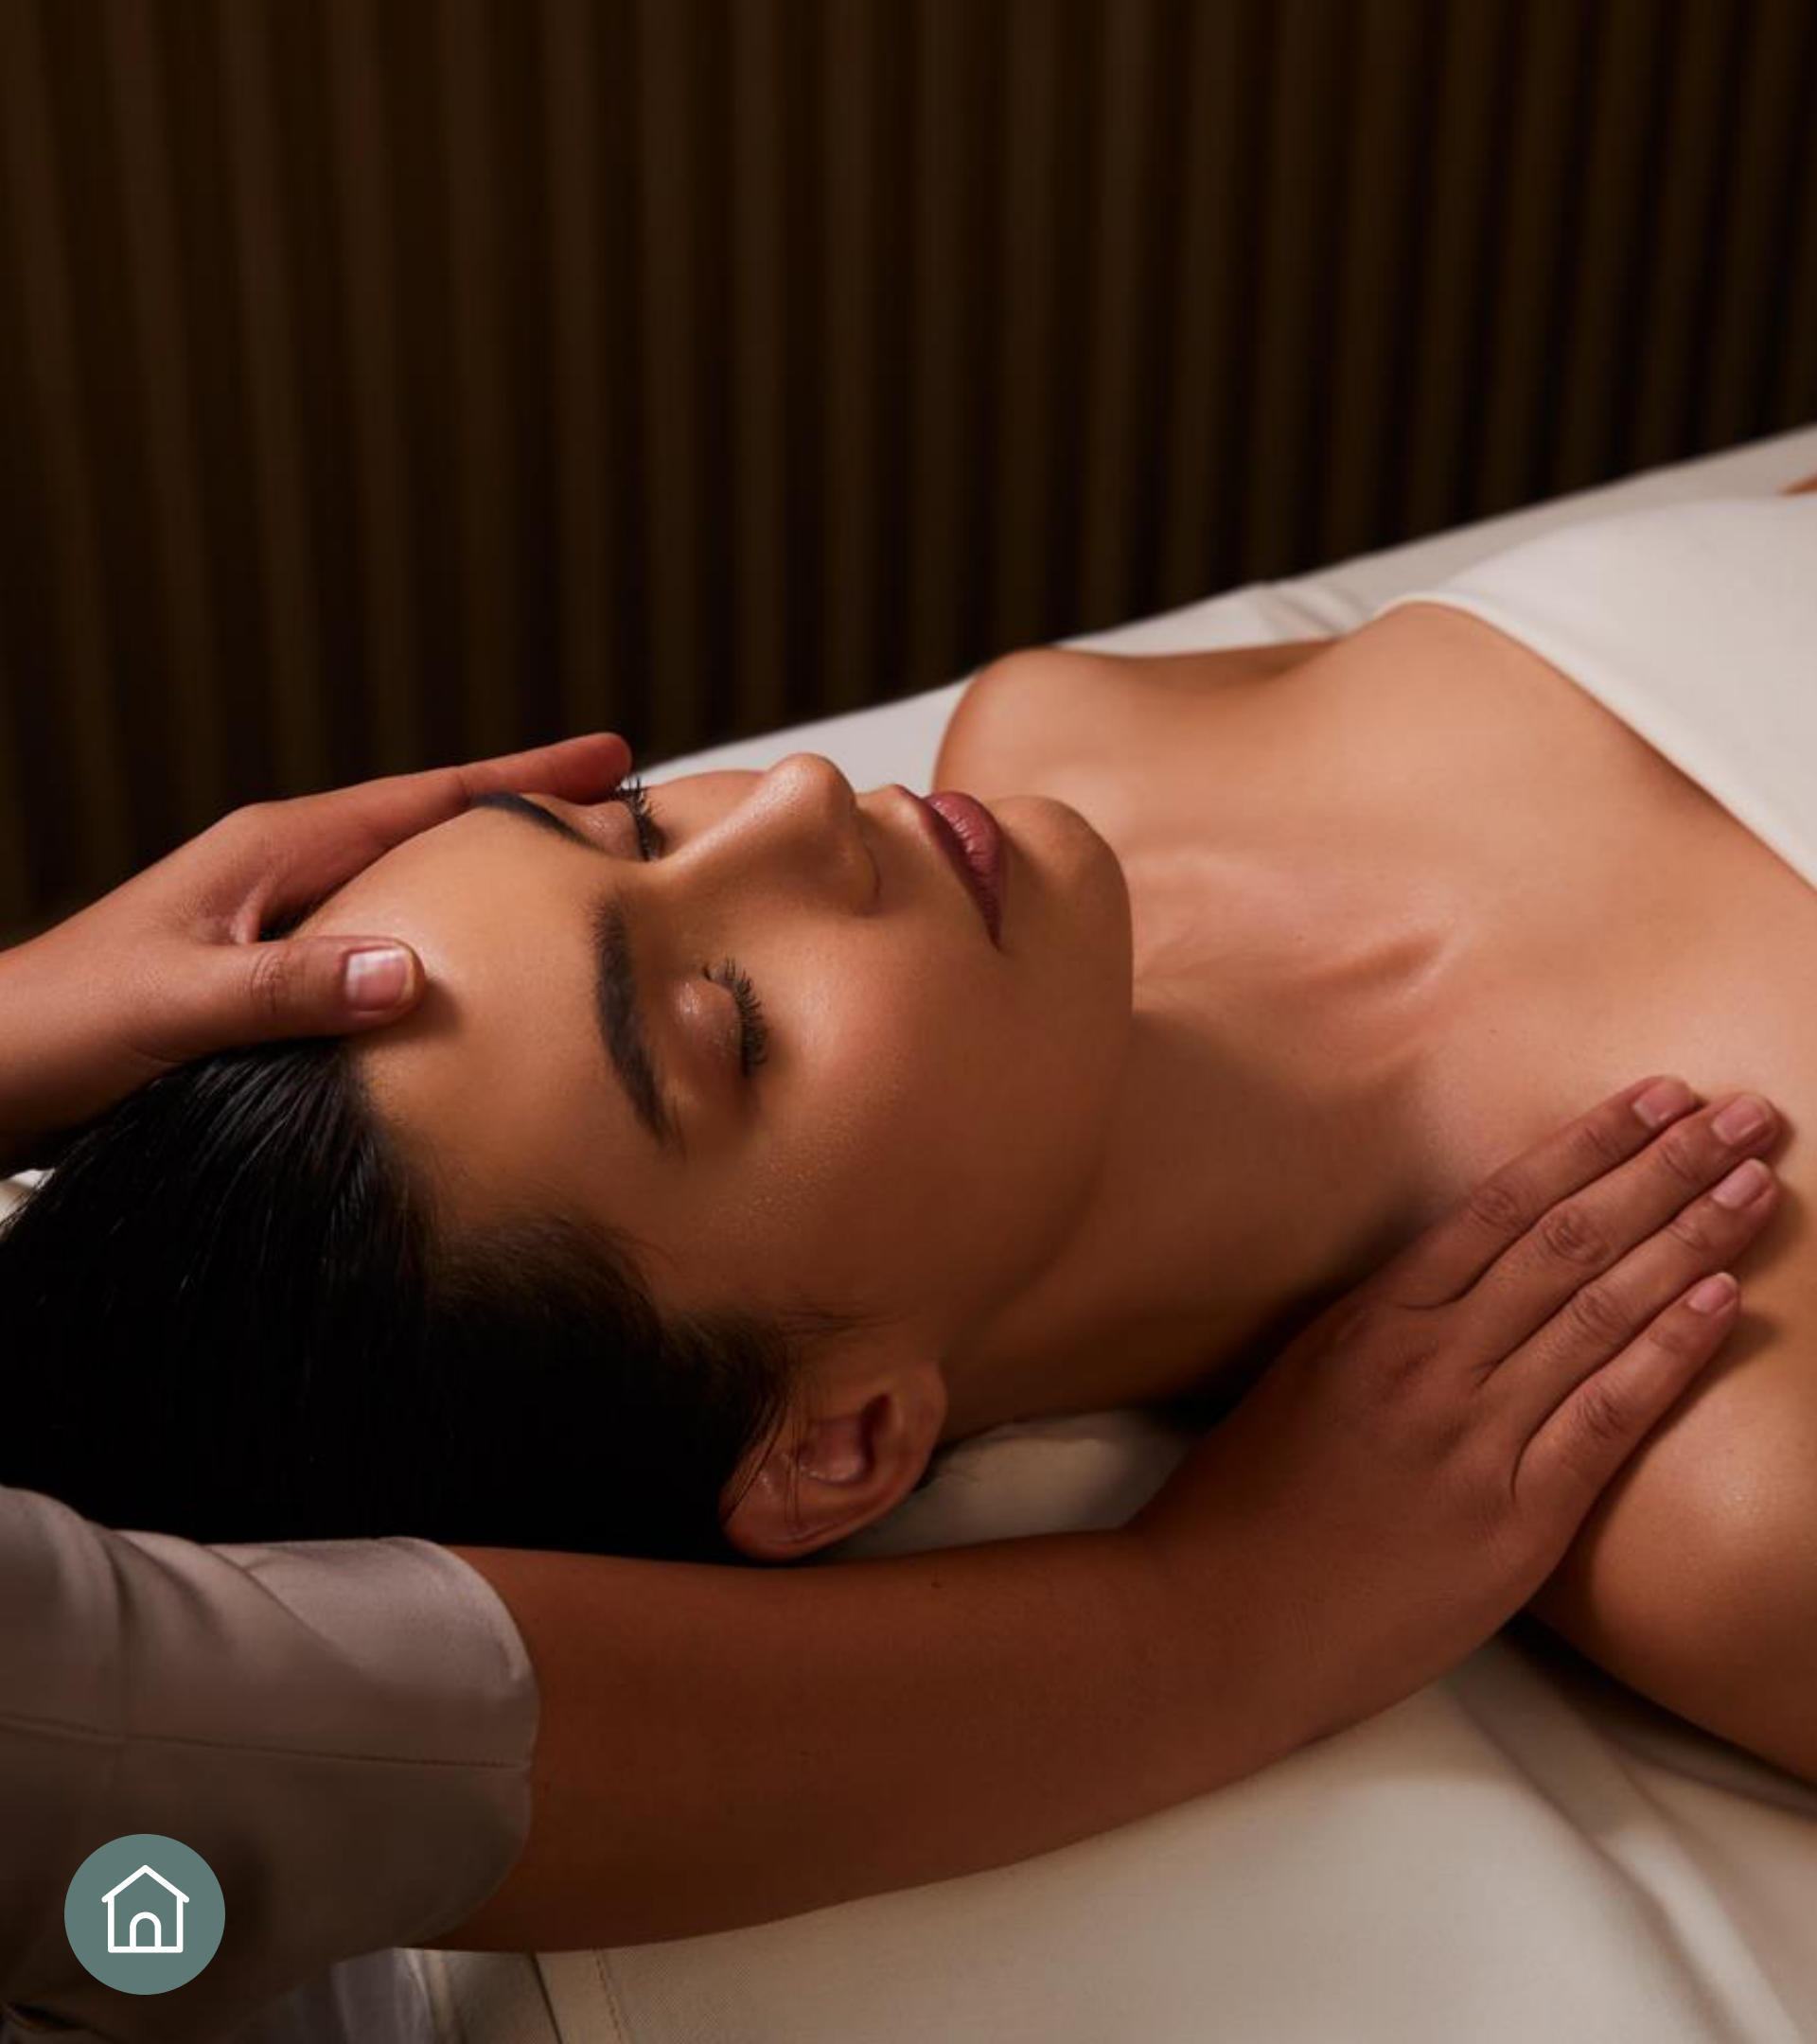

TIME-HONOURED TRADITIONS

Indonesian Traditions

120-minute treatment

THB 8,500

Practised in the palaces of Central Java, you can now indulge in bliss fit for royalty. The deep tissue Balinese massage using strong, firm strokes dissolves all muscle tension. The divine treatment adopts century-old beauty recipes which include healing ingredients and their renowned herbal bath to harmonise the senses.

Balinese Massage • Lulur Purifier • Yoghurt Body Splash • Fresh Milk Nourisher • Jamu Bath

Thai Traditions

120-minute treatment

THB 8,500

The therapeutic stretching of the massage alleviates internal tension and enhances flexibility of the body. Feel the soothing heat on your muscles and be wrapped in a healing remedy of Thai herbs. Soak in the goodness of an uplifting Ginger Bath as you step out with glowing skin.

Ginger Refresher • Thai Herbal Heat Treatment • Herbal Enhancer • Thai Classic Massage • Aromatic Ginger Bath

---

Prices are inclusive of 10% service charge and 7% government tax